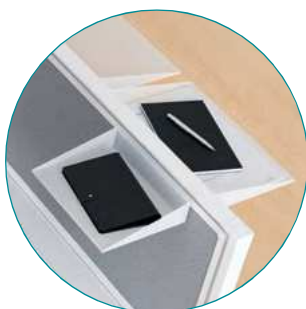

ACCESSORIES

Ø60mm ABS grommet

Aluminium cable flap with open ended cable tray under

PVC cable tray (optional extra)

Silver effect steel wire basket inclusive of mounting brackets

High capacity metal cable tray for bench desks

Metal tower for vertical cable management

Translucent ABS cable spine

Peel-and-stick translucent polycarbonate cable riser

"Strap" CPU holder

Tool bar and trays/pen pots

Melamine modesty panel

Perforated metal modesty panel