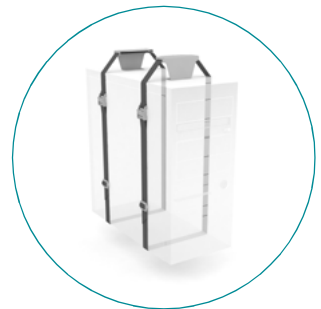

ACCESSORIES

Ø60mm ABS grommet

Aluminium cable flap with open ended cable tray under

PVC cable tray (optional extra)

Silver effect steel wire basket inclusive of mounting brackets

High capacity metal cable tray for bench desks

Metal tower for vertical cable management

Translucent ABS cable spine

Peel-and-stick translucent polycarbonate cable riser

"Strap" CPU holder

Tool bar and trays/pen pots

Melamine modesty panel

Perforated metal modesty panel